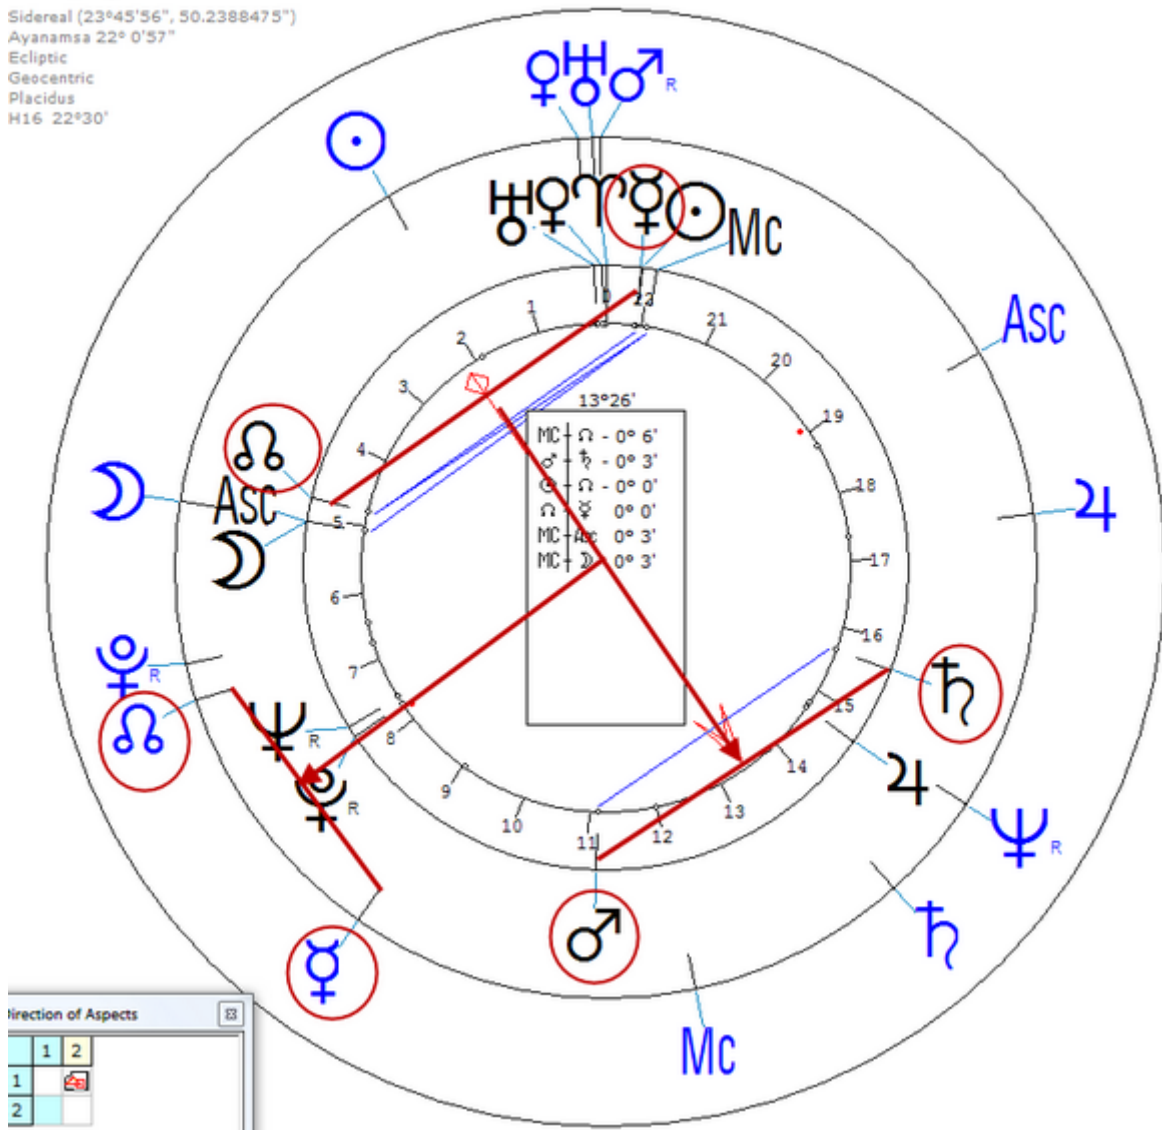

Lunar Return (Harmonic 16)

Lunar ♀/♁ = ♀_n/♁_n = ♂_n/♄_n

Lunar ♂/♄ = Lunar ☾/♀

Alfred, Prince (1874)

15 October 1874 Thu 2:45 (GMT) 51n30 0w10
 London, England

Sidereal (23°45'56", 50.2388475")
 Ayanamsa 22° 0'57"
 Ecliptic
 Geocentric
 Placidus
 H16 22°30'

Anthony, Ernest C. Jr.

6 December 1964 at 20:11 (= 8:11 PM)Boston MA, USA, 42n21, 71w03
American homicide.

https://www.astro.com/astro-databank/Anthony,_Ernest_C._Jr.

Death by Suicide 12 February 1992 (Gunshot to mouth, age 27)